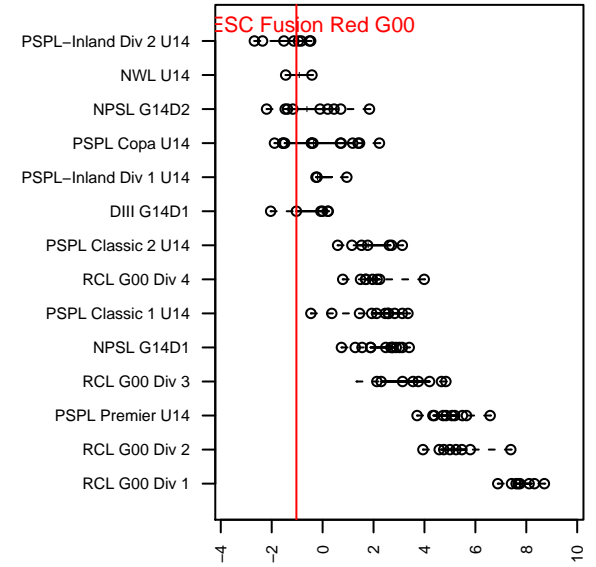

SGESC Fusion Red G00

Spanaway Graham Eatonville SC
Graham, WA
G00 total strength=810
attack=1.33 defense=0.81
fall league = DIII G14D1

alt names used:
FUSION 00 Red
SGEO Fusion Red – GU14

Venues played:
2014 DIII G14D1
2014 Founders Cup G00

**attack and defense variance (black dot)
relative to other teams
and top 10 in region**

**attack and defense rating
relative to others at age
and all opponents in last 13 months**

Performance relative to 13 month average